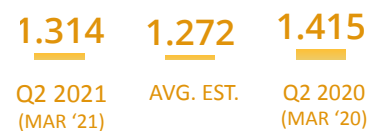

USDA ACREAGE & STOCKS REPORT

March 31, 2021

ADM Investor Services, Inc.

U.S.A. MARCH 1 STOCKS

*Figures in billions of bushels

U.S.A. PROSPECTIVE PLANTING

*Figures in millions of acres

CORN