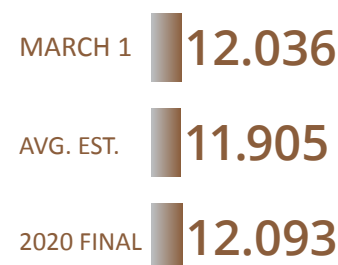

USDA ACREAGE & STOCKS REPORT

March 31, 2021

ADM Investor Services, Inc.

U.S.A. MARCH 1 STOCKS

*Figures in billions of bushels

U.S.A. PROSPECTIVE PLANTING

*Figures in millions of acres

CORN

ALL WHEAT

SOYBEANS

ALL COTTON

*Source: USDA

TRADING. AROUND THE GLOBE, AROUND THE CLOCK.

312-242-7000 | www.admis.com | sales@admis.com

ADM Investor Services, Inc.