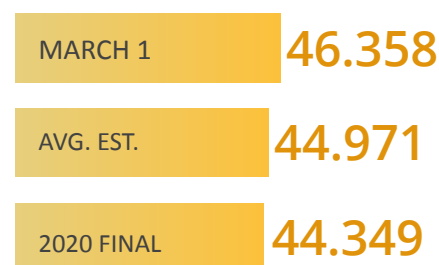

ALL WHEAT

SOYBEANS

ALL COTTON

*Source: USDA

TRADING. AROUND THE GLOBE, AROUND THE CLOCK.

312-242-7000 | www.admis.com | sales@admis.com

ADM Investor Services, Inc.