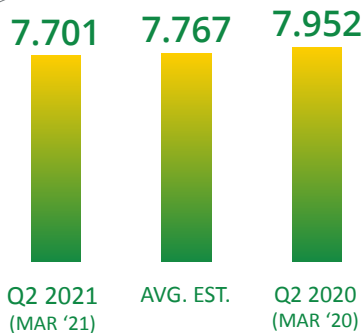

USDA ACREAGE & STOCKS REPORT

March 31, 2021

ADM Investor Services, Inc.

U.S.A. MARCH 1 STOCKS

*Figures in billions of bushels

U.S.A. PROSPECTIVE PLANTING

*Figures in millions of acres

CORN