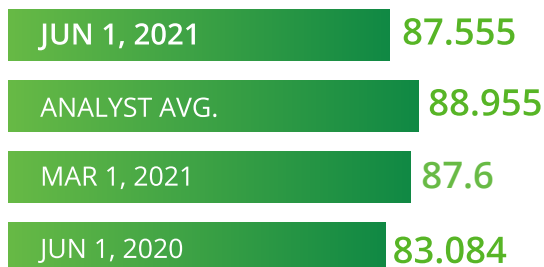

USDA ACREAGE & STOCKS REPORT

June 30, 2021

ADM Investor Services, Inc.

U.S.A. JUNE 1 STOCKS

*Figures in billions of bushels

U.S.A. PROSPECTIVE PLANTING

*Figures in millions of acres

*Source: USDA