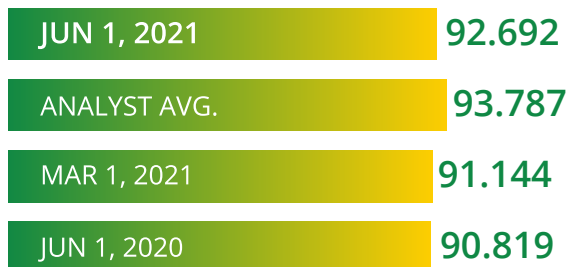

USDA ACREAGE & STOCKS REPORT

June 30, 2021

ADM Investor Services, Inc.

U.S.A. JUNE 1 STOCKS

*Figures in billions of bushels

U.S.A. PROSPECTIVE PLANTING

*Figures in millions of acres

*Source: USDA