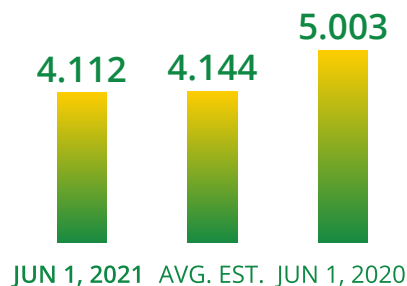

USDA ACREAGE & STOCKS REPORT

June 30, 2021

ADM Investor Services, Inc.

U.S.A. JUNE 1 STOCKS

*Figures in billions of bushels

U.S.A. PROSPECTIVE PLANTING

*Figures in millions of acres

*Source: USDA