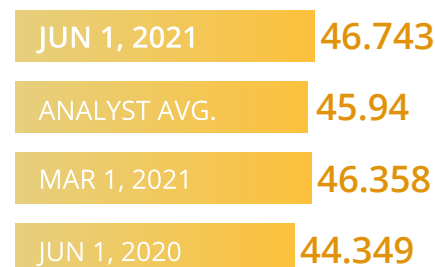

USDA ACREAGE & STOCKS REPORT

June 30, 2021

ADM Investor Services, Inc.

U.S.A. JUNE 1 STOCKS

*Figures in billions of bushels

U.S.A. PROSPECTIVE PLANTING

*Figures in millions of acres

*Source: USDA